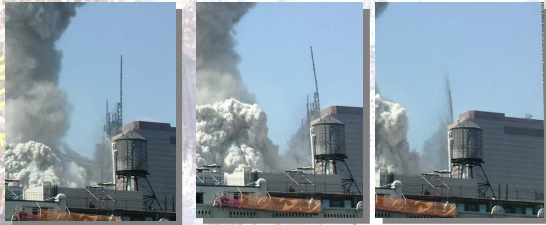

What Happened to the WTC Core Columns?
How did they turn to dust?