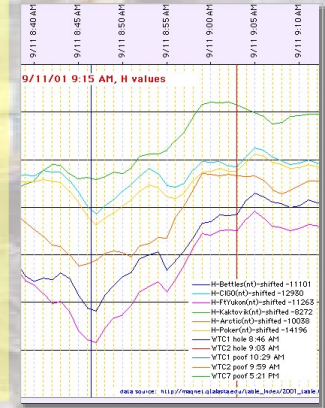

www.nomoregames.net
www.richplanet.net
www.checktheevidence.com
www.drjudywood.com
www.wheredidthetowersgo.com

www.richplanet.net
www.checktheevidence.com
www.drjudywood.com
www.wheredidthetowersgo.com