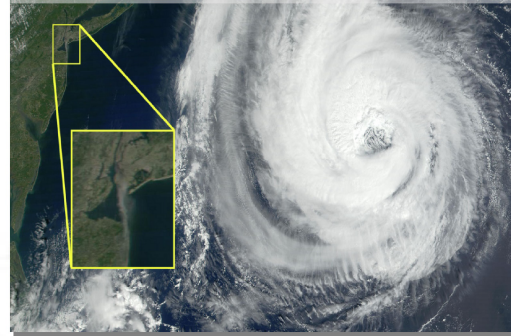

Do plane crashes affect the earth's magnetic field – 3500 miles away?